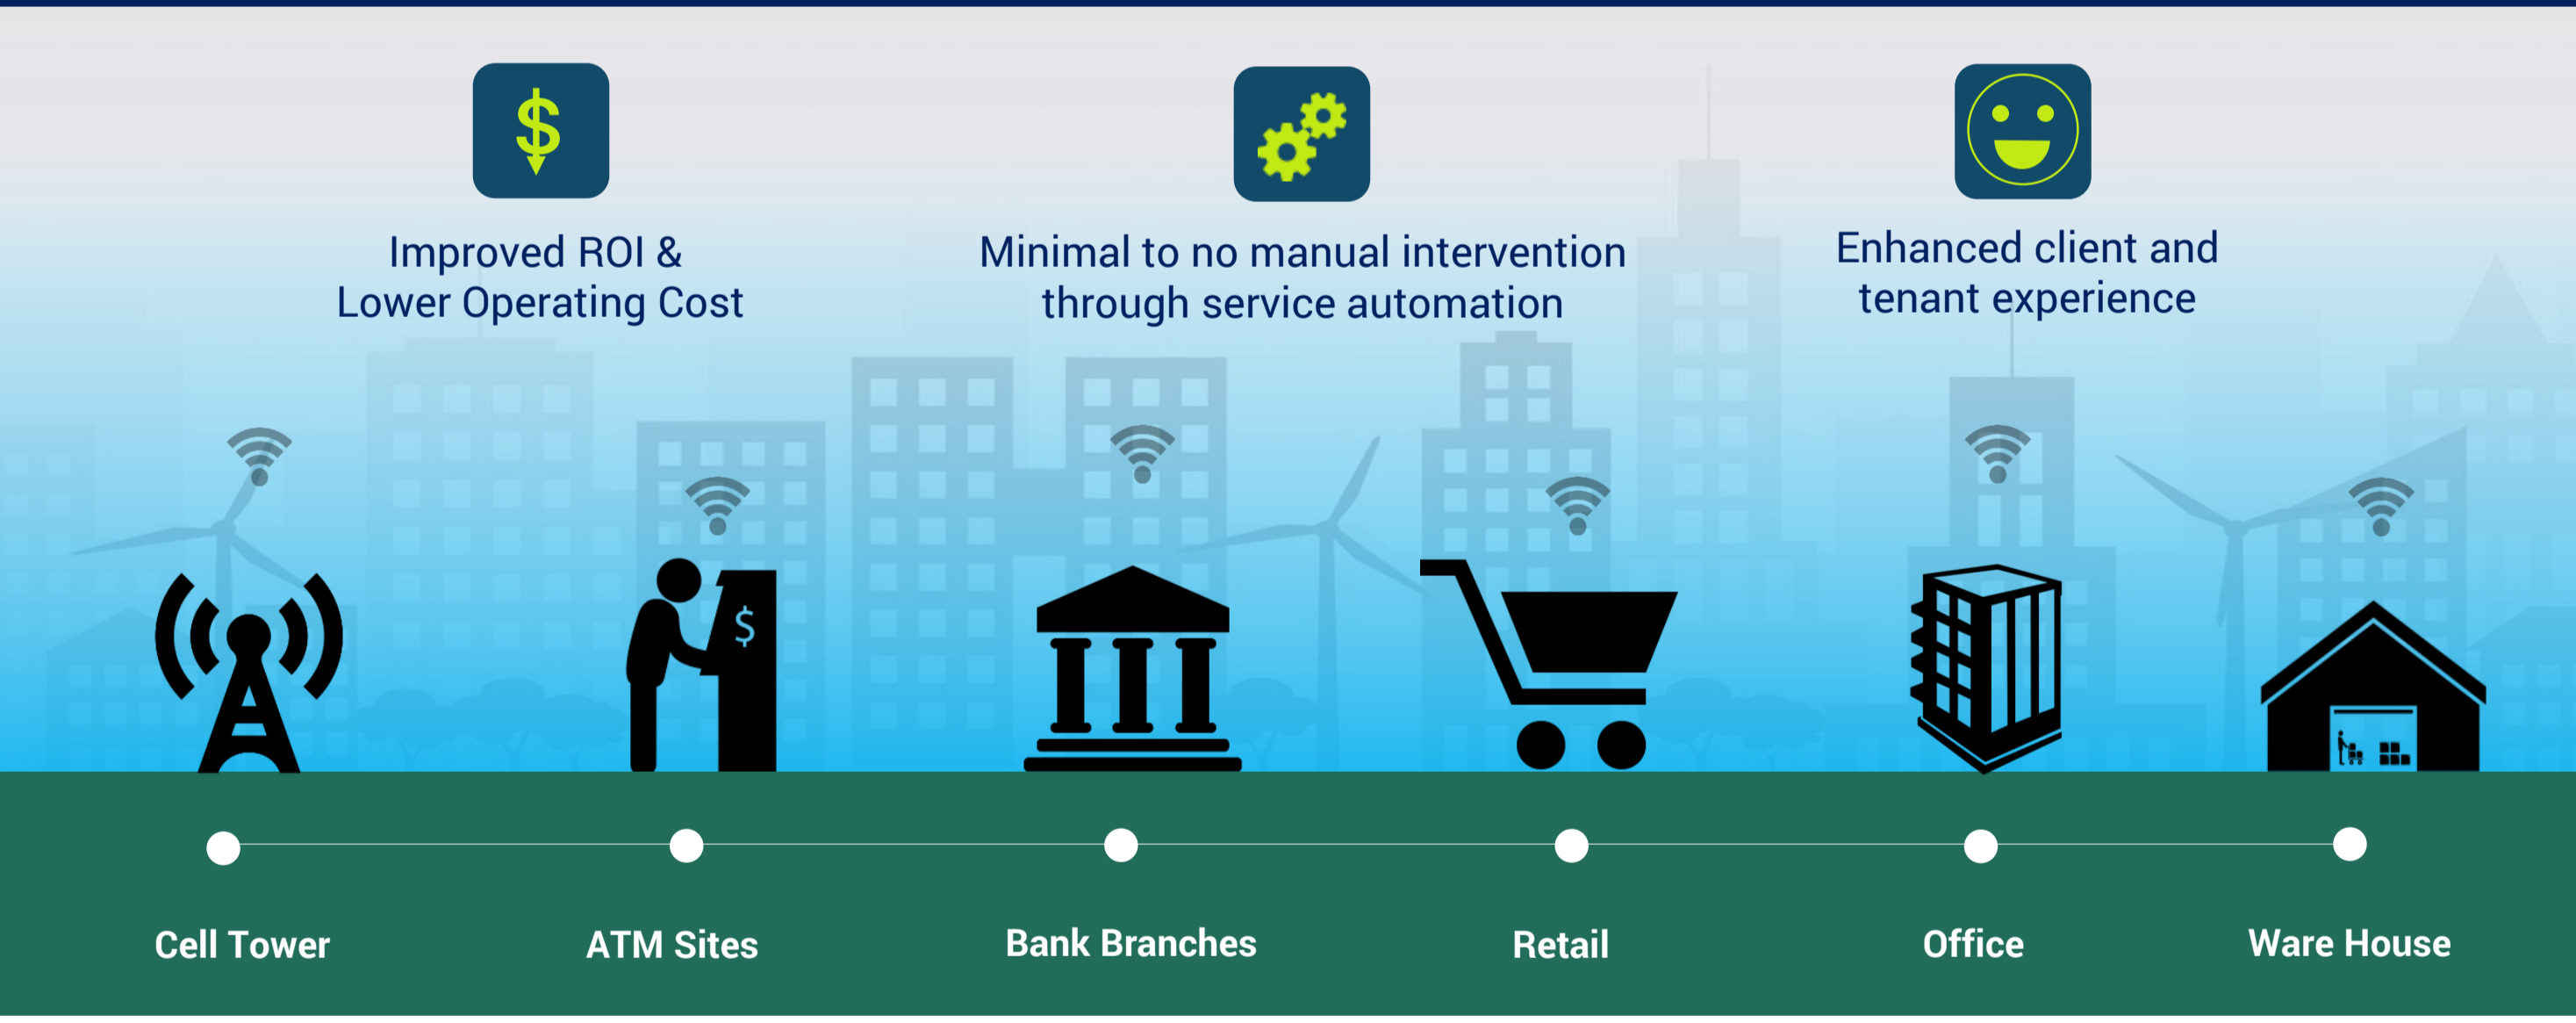

Internet of Premises Things

Connected Premises

How IoT is Disruptive

Scope of IoT applications in Premises

All-in-One Digital Cloud Platform

Common Benefits to all Premises Settings

6 applications of IoT for Premises

What User Says

<p>Premises Owner</p> <p>"I am able to reduce my operating cost-Energy, Asset repair, FM cost" "Enables me to maximize service efficiency by providing actionable intelligence" "Gives me the power to manage my premises operations remotely"</p>	<p>Staff</p> <p>"The personalized environment supports my day-to-day work to increases my productivity" "Enables me to know my customer and personalize the offer" "Enables me to track items efficiently"</p>	<p>Service Workforce</p> <p>"My daily routines are automated and enabled" "I am able to respond smarter to daily service needs" "I feel more connected and productive"</p>
---	---	---