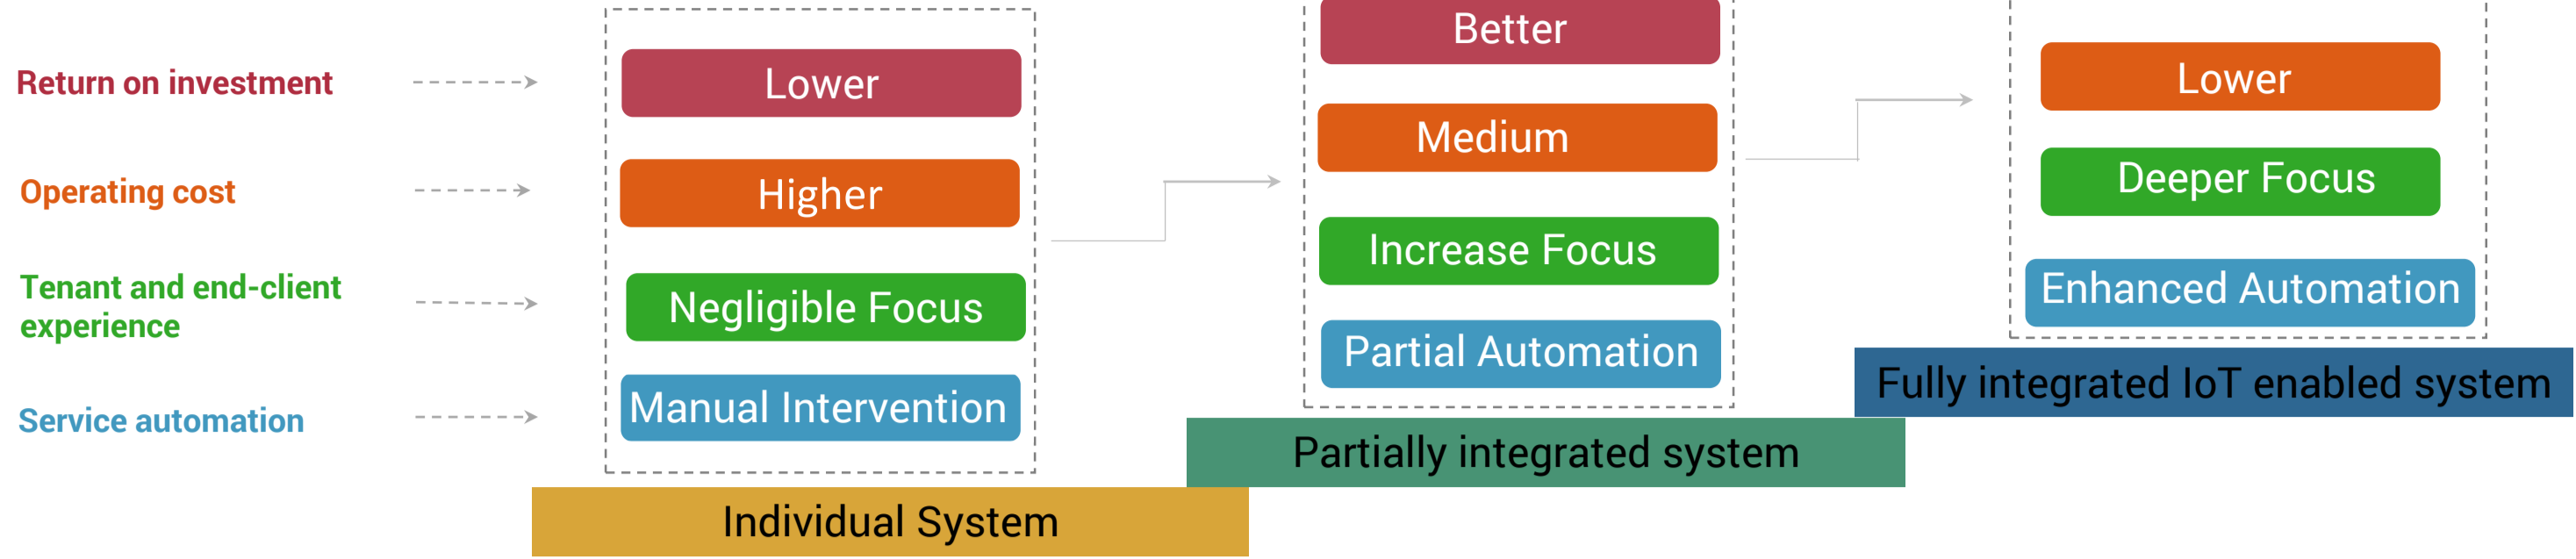

Internet of Premises Things

Connected Premises

How IoT is Disruptive

Scope of IoT applications in Premises

All-in-One Digital Cloud Platform

Common Benefits to all Premises Settings

6 applications of IoT for Premises

What User Says

<p>Premises Owner</p> <p>"I am able to reduce my operating cost-Energy, Asset repair, FM cost" "Enables me to maximize service efficiency by providing actionable intelligence" "Gives me the power to manage my premises operations remotely"</p>	<p>Staff</p> <p>"The personalized environment supports my day-to-day work to increases my productivity" "Enables me to know my customer and personalize the offer" "Enables me to track items efficiently"</p>	<p>Service Workforce</p> <p>"My daily routines are automated and enabled" "I am able to respond smarter to daily service needs" "I feel more connected and productive"</p>
---	---	---