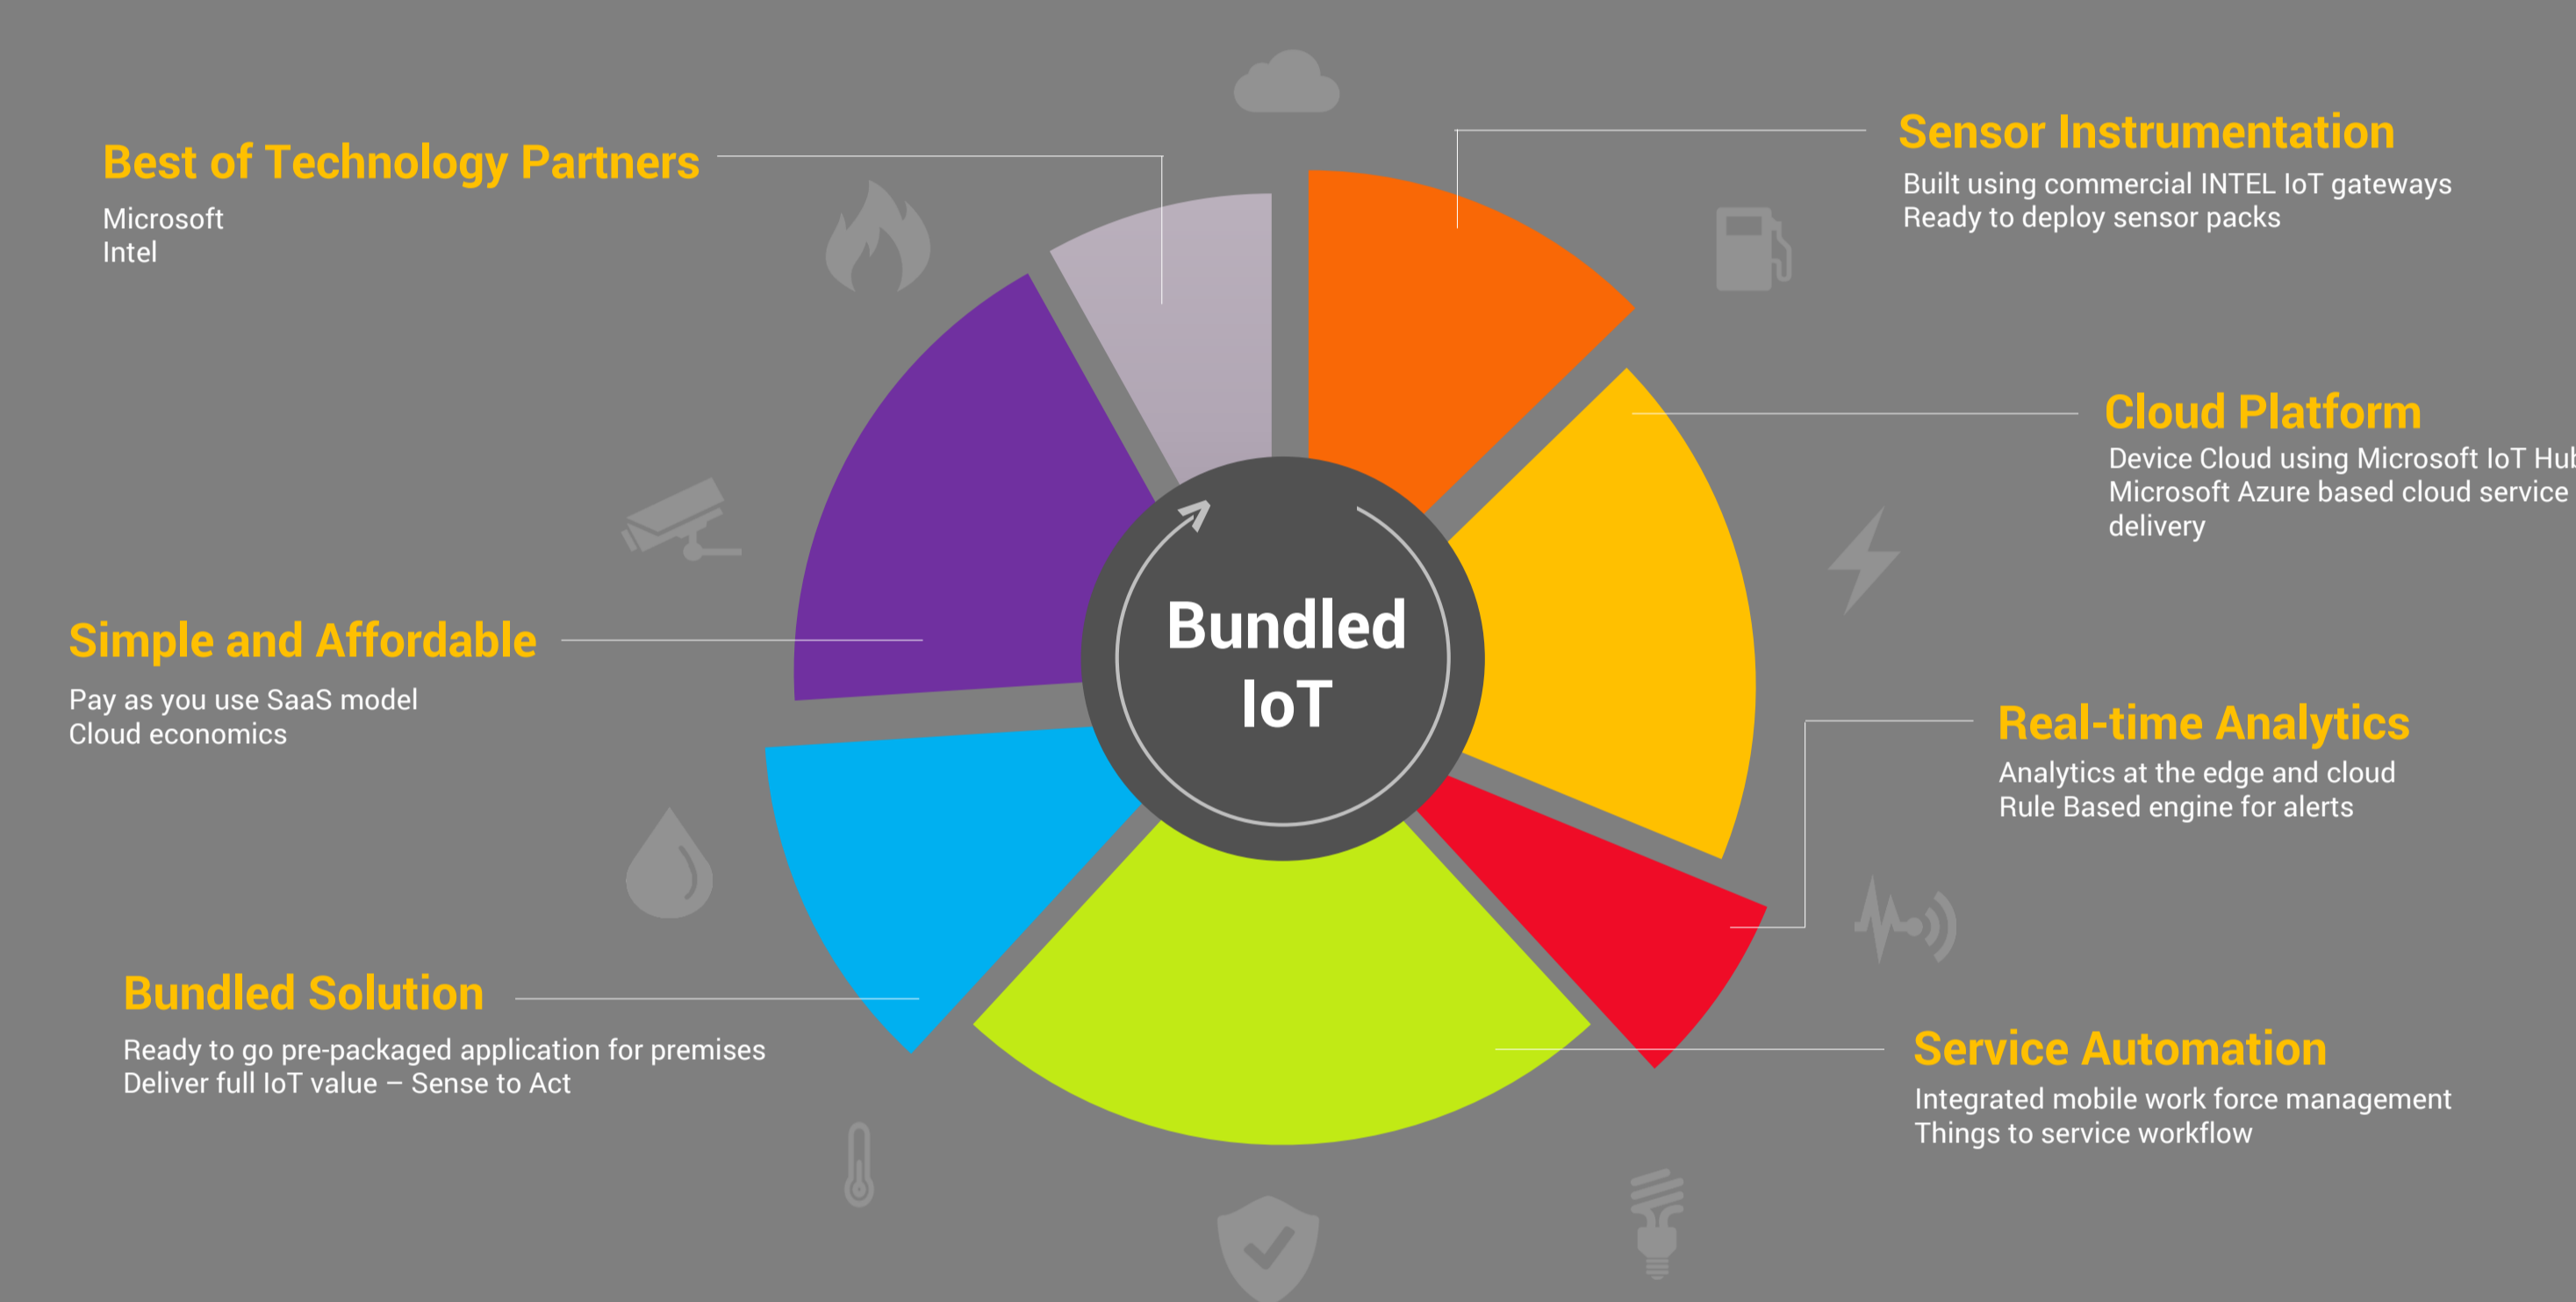

Internet of Premises Things

Connected Premises

How IoT is Disruptive

Scope of IoT applications in Premises

All-in-One Digital Cloud Platform

Common Benefits to all Premises Settings

6 applications of IoT for Premises

What User Says

<p>Premises Owner</p> <p>"I am able to reduce my operating cost-Energy, Asset repair, FM cost" "Enables me to maximize service efficiency by providing actionable intelligence" "Gives me the power to manage my premises operations remotely"</p>	<p>Staff</p> <p>"The personalized environment supports my day-to-day work to increases my productivity" "Enables me to know my customer and personalize the offer" "Enables me to track items efficiently"</p>	<p>Service Workforce</p> <p>"My daily routines are automated and enabled" "I am able to respond smarter to daily service needs" "I feel more connected and productive"</p>
---	---	---